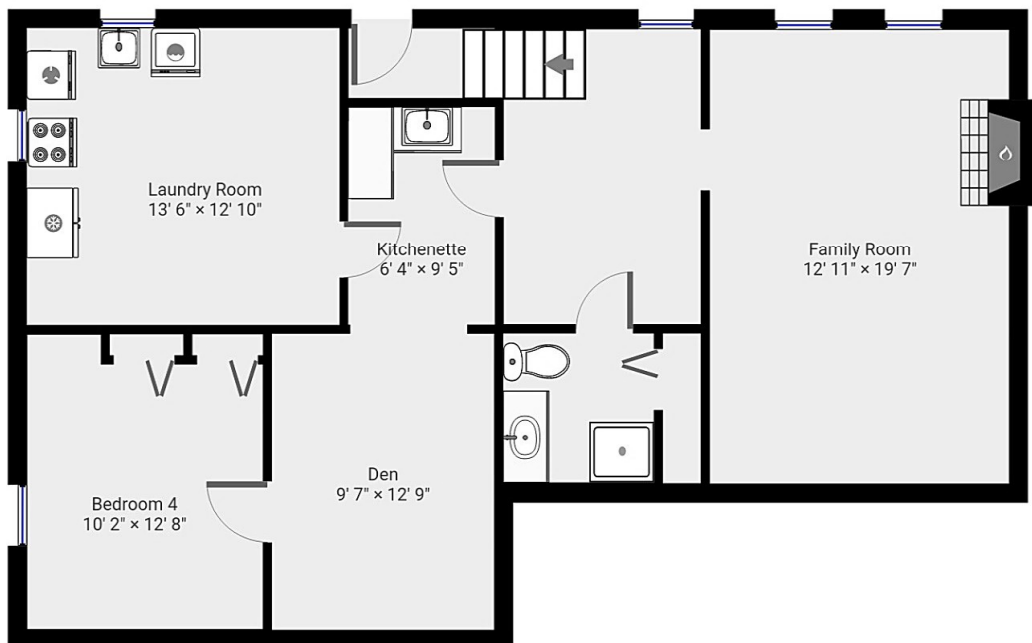

Main Floor: 1099 SqFt.

THIS FLOORPLAN IS PROVIDED WITHOUT WARRANTY OF ANY KIND. SENSOPIA DISCLAIMS ANY WARRANTY INCLUDING, WITHOUT LIMITATION, SATISFACTORY QUALITY OR ACCURACY OF DIMENSIONS.

Basement: 1099 SqFt.

THIS FLOORPLAN IS PROVIDED WITHOUT WARRANTY OF ANY KIND. SENSOPIA DISCLAIMS ANY WARRANTY INCLUDING, WITHOUT LIMITATION, SATISFACTORY QUALITY OR ACCURACY OF DIMENSIONS.