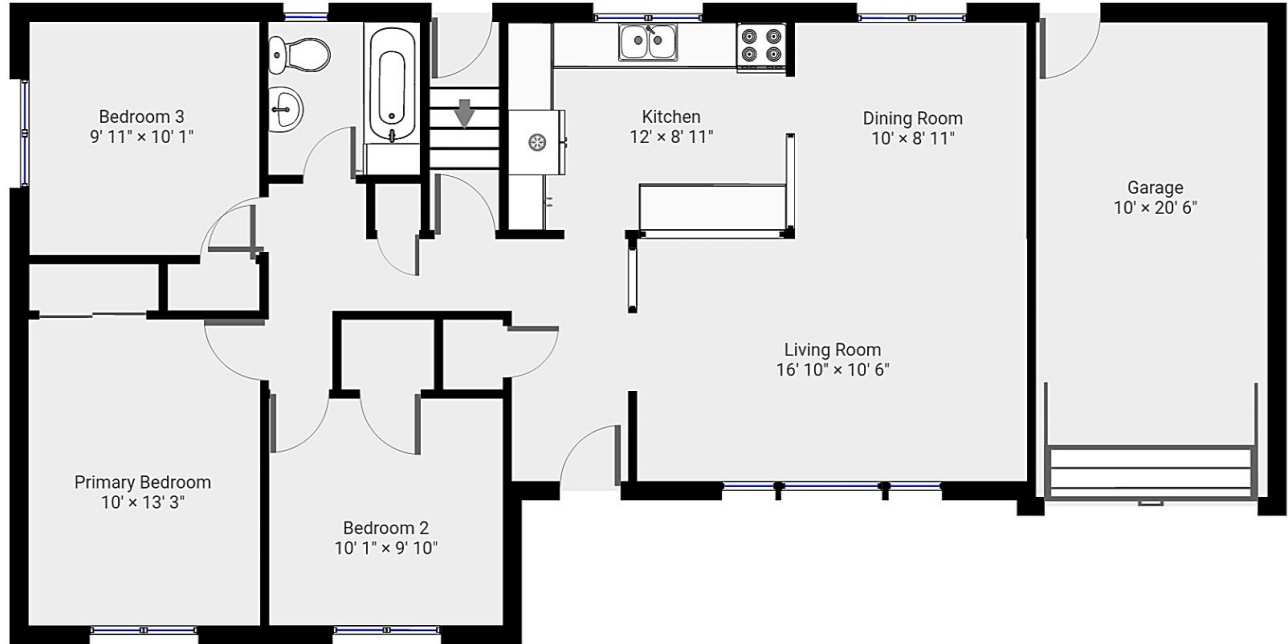

Main Floor: 1099 SqFt.

THIS FLOORPLAN IS PROVIDED WITHOUT WARRANTY OF ANY KIND. SENSOPIA DISCLAIMS ANY WARRANTY INCLUDING, WITHOUT LIMITATION, SATISFACTORY QUALITY OR ACCURACY OF DIMENSIONS.

Basement: 1099 SqFt.

THIS FLOORPLAN IS PROVIDED WITHOUT WARRANTY OF ANY KIND. SENSOPIA DISCLAIMS ANY WARRANTY INCLUDING, WITHOUT LIMITATION, SATISFACTORY QUALITY OR ACCURACY OF DIMENSIONS.